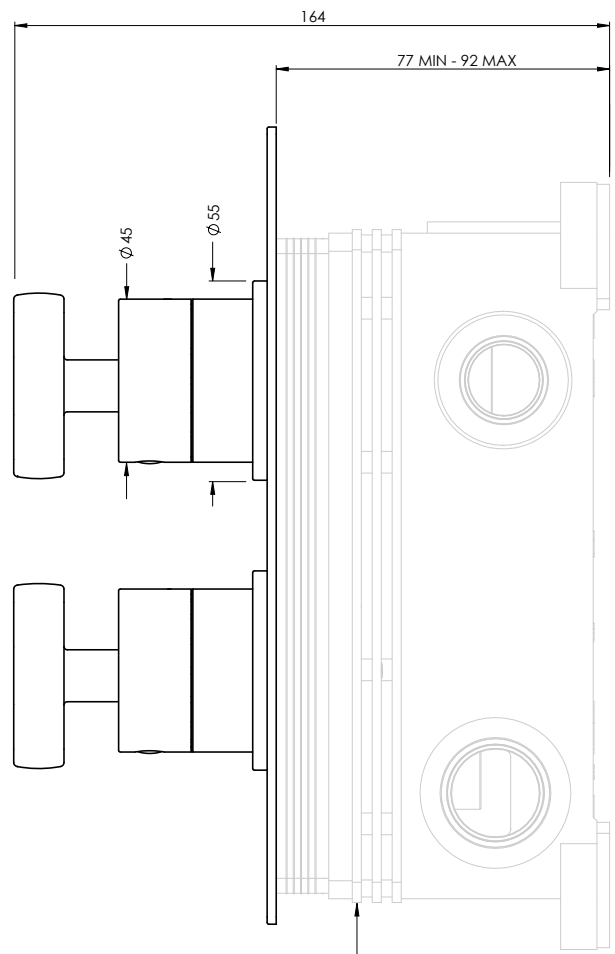

COALBROOK

BA3003

CONCEALED SHOWER VALVE
- 3 OUTLET

DATE: 01/09/21

REVISION: A

SEE DRAWING: CO3003 - 3 OUTLET C-BOX

DIMENSIONS IN MILLIMETRES

WHILST EVERY EFFORT IS MADE TO ENSURE THE ACCURACY OF THESE DATA SHEETS THEY ARE SUBJECT TO CHANGE WITHOUT NOTICE AS PART OF THE COMPANY'S PRODUCT DEVELOPMENT PROCESS