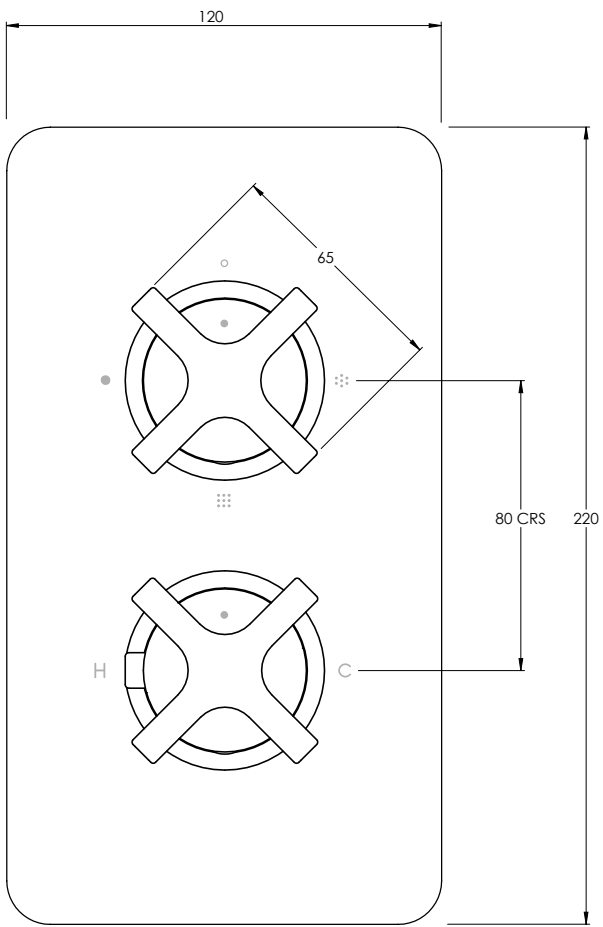

COALBROOK

BA3003

CONCEALED SHOWER VALVE
- 3 OUTLET

DATE: 01/09/21

REVISION: A

SEE DRAWING: CO3003 - 3 OUTLET C-BOX

DIMENSIONS IN MILLIMETRES

WHILST EVERY EFFORT IS MADE TO ENSURE THE ACCURACY OF THESE DATA SHEETS THEY ARE SUBJECT TO CHANGE WITHOUT NOTICE AS PART OF THE COMPANY'S PRODUCT DEVELOPMENT PROCESS